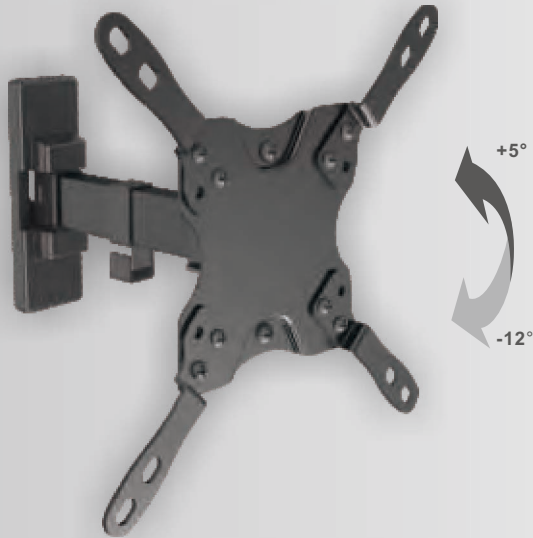

# Classic Heavy-duty LED LCD TV Wall Mount

**UCH0194**

most  
**13"-42"**

20kg  
(40lbs)  
MAX

60-190mm

10pcs  
Carton

Dimensions: 28x20.5x30cm  
G.W/N.W: 11.9/10.5KG