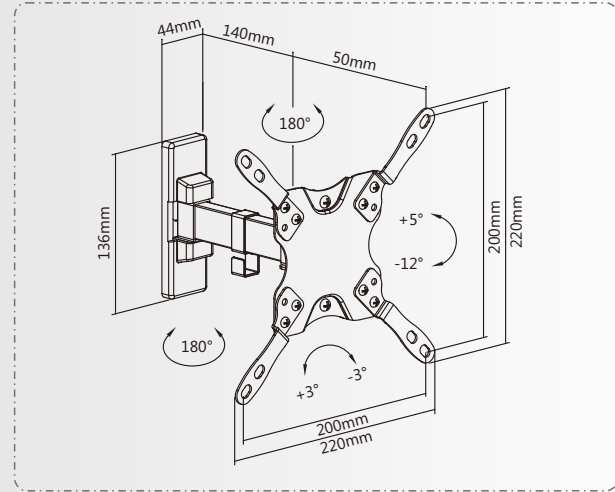

# Classic Heavy-duty LED LCD TV Wall Mount

**UCH0194**

most  
**13"-42"**

20kg  
(40lbs)  
MAX

60-190mm

10pcs  
Carton

Dimensions: 28x20.5x30cm  
G.W/N.W: 11.9/10.5KG